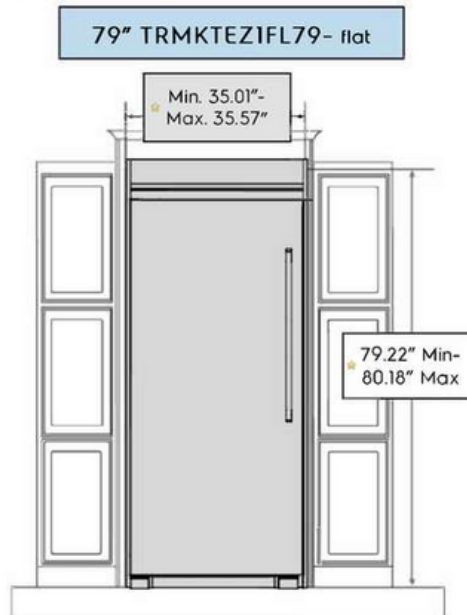

Dimensions and Volume

Height With Hinge	72 1/2"
Height Without Hinge	71 1/2"
Width of Cabinet	32 7/8"
Depth With Door	27"
Depth With Door 90° Open	58 1/4"
Fresh Food Capacity	18.9 Cu. Ft.

General Specifications

Minimum Circuit Required	15 Amps
--------------------------	---------

Performance Certifications and Approvals

ENERGY STAR Certified	Yes
-----------------------	-----

Installation Diagram

Recommended cutout size for kitchen cabinets:
 Height: 75" +/- 0.06"
 Width: 66.25" +/- 0.032"
 Depth: 25.25" minimum

Recommended cutout size for kitchen cabinets:
 Height: 79" +/- 0.06"
 Width: 66.25" +/- 0.032"
 Depth: 25.25" minimum

Recommended cutout size for kitchen cabinets:
 Height: 79" +/- 0.06"
 Width: 66.25" +/- 0.032"
 Depth: 25.25" minimum

Recommended cutout size for kitchen cabinets:
 Height: 79" +/- 0.06"
 Width: 33" +/- 0.032"
 Depth: 25.25" minimum

✦ Denotes trim kit dimensions only

** For replacement business, we can accommodate a 66" cutout width, but it will be a very tight fit.