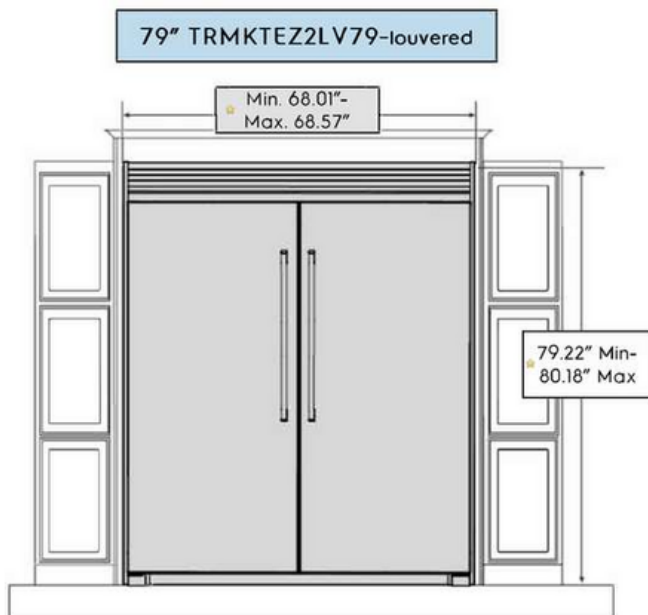

Minimum Circuit Required	15 Amps
--------------------------	---------

Performance Certifications and Approvals

ENERGY STAR Certified	Yes
-----------------------	-----

Installation Diagram

Recommended cutout size for kitchen cabinets:
 Height: 75" +/- 0.06"
 Width: 66.25" +/- 0.032"
 Depth: 25.25" minimum

Recommended cutout size for kitchen cabinets:
 Height: 79" +/- 0.06"
 Width: 66.25" +/- 0.032"
 Depth: 25.25" minimum

Recommended cutout size for kitchen cabinets:
 Height: 79" +/- 0.06"
 Width: 66.25" +/- 0.032"
 Depth: 25.25" minimum