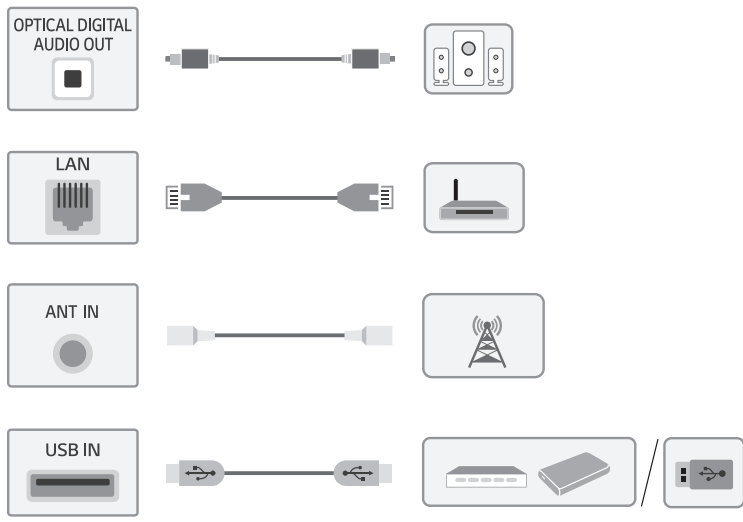

Quick Start Guide

QNED80*

Images shown in manual may vary depending on model

Unpacking

Check your product box for the following items. If there are any missing accessories, contact the local dealer where you purchased your product. The illustrations in this manual may differ from the actual product and item.

NOTE

- Do not look into the optical output ports, looking at the laser beam may damage your vision.
- Audio with ACP (Audio Copy Protection) function may block digital audio output.

NOTE

- Some USB Hubs may not work, if a USB device connected using a USB Hub is not detected, connect it to the USB port on the TV directly.
- Connect the external power source if your USB is needed.

ARC (Audio Return Channel)

An external audio device that supports SIMPLINK and ARC must be connected using HDMI IN eARC/ARC port. When connected with a high-speed HDMI cable, the external audio device that supports ARC outputs SPDIF audio without additional audio cable and supports the SIMPLINK function.