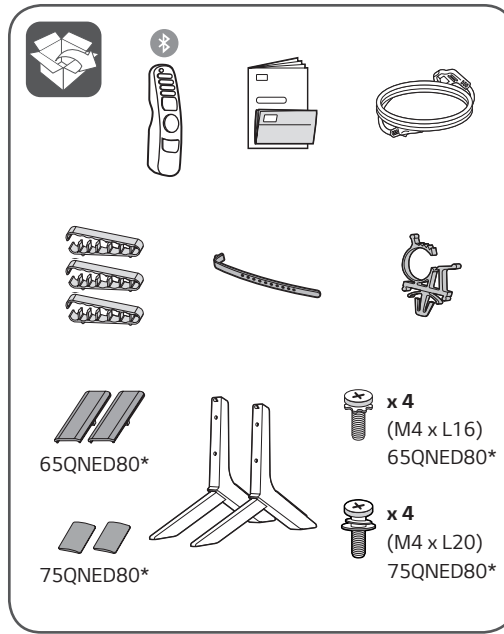

Quick Start Guide

QNED80*