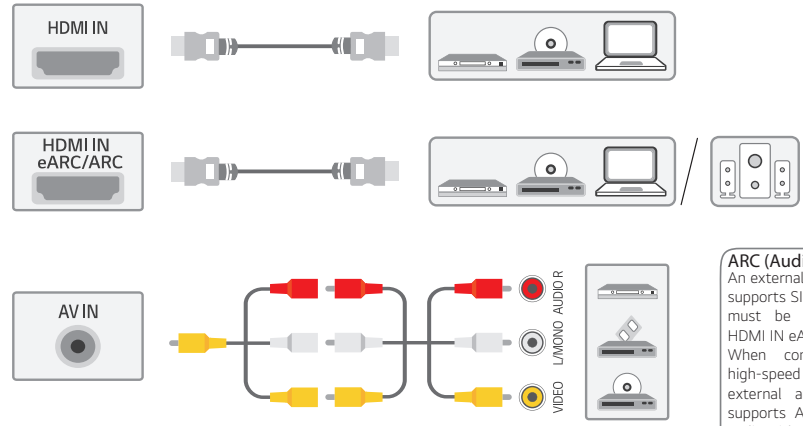

Quick Start Guide

QNED80*

Images shown in manual may vary depending on model

Unpacking

Check your product box for the following items. If there are any missing accessories, contact the local dealer where you purchased your product. The illustrations in this manual may differ from the actual product and item.

NOTE

- Do not look into the optical output ports, looking at the laser beam may damage your vision.
- Audio with ACP (Audio Copy Protection) function may block digital audio output.

NOTE

- Some USB Hubs may not work, if a USB device connected using a USB Hub is not detected, connect it to the USB port on the TV directly.
- Connect the external power source if your USB is needed.

ARC (Audio Return Channel)

An external audio device that supports SIMPLINK and ARC must be connected using HDMI IN eARC/ARC port. When connected with a high-speed HDMI cable, the external audio device that supports ARC outputs SPDIF audio without additional audio cable and supports the SIMPLINK function.