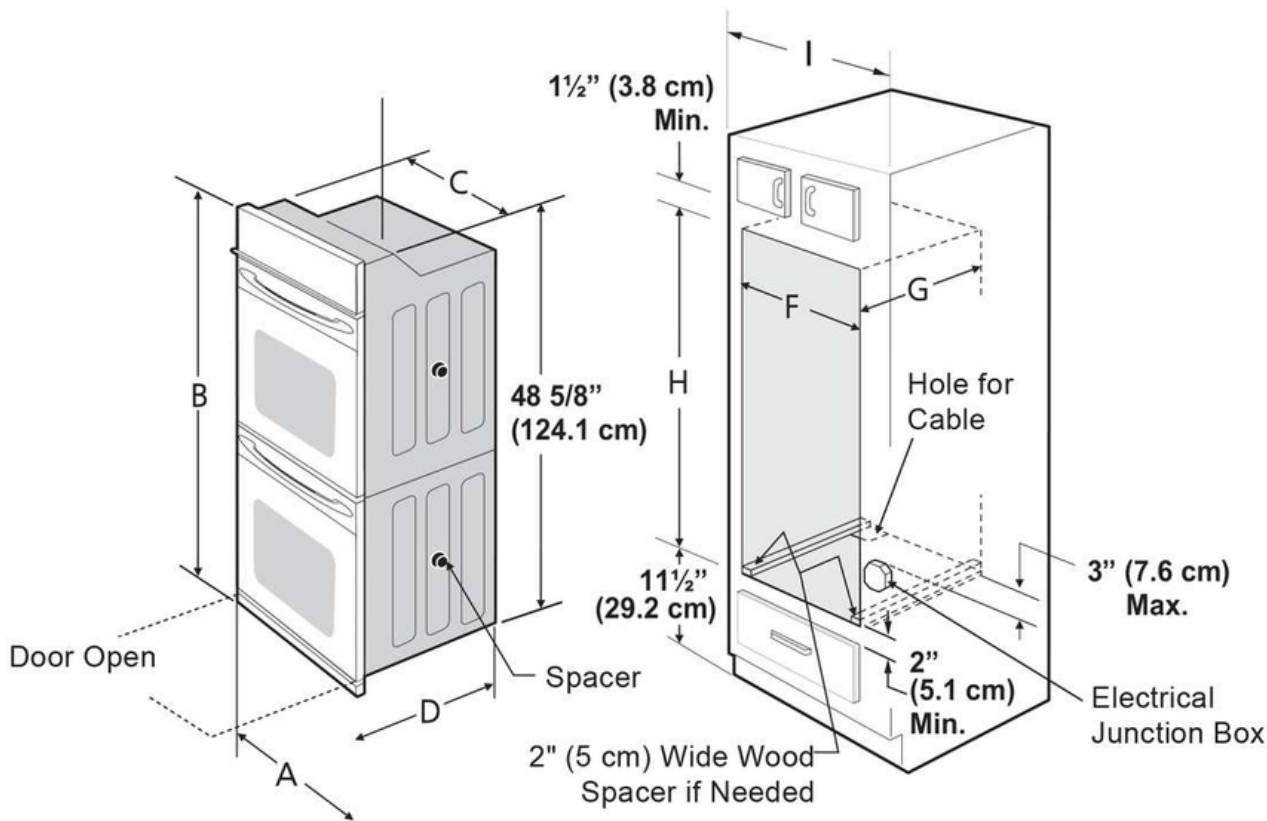

Cooking Controls Function

Program Fahrenheit or Celsius	Yes
Silent Control Panel	Yes

Controls

Control Lock	Yes
--------------	-----

Dimensions and Volume

Height	50.813"
Width	30"
Depth	25.188"
Depth With Door 90° Open	45 1/4"
Depth With Handle	27 1/4"
Lower Oven Interior Height	18 5/8"
Lower Oven Interior Width	24 1/8"
Lower Oven Interior Depth	19 1/2"
Upper Oven Interior Height	18 5/8"
Upper Oven Interior Width	24 1/8"
Upper Oven Interior Depth	19 1/2"
Maximum Cutout Height	50 1/4"
Maximum Cutout Width	29"
Minimum Cutout Height	48 7/8"
Minimum Cutout Width	28 1/2"
Oven Lower Capacity	5.1 Cu. Ft.
Oven Upper Capacity	5.1 Cu. Ft.

Connectivity

Wi-Fi Enabled	Yes
---------------	-----

Accessories

Optional Trim Kit Part Number	LUX3INTRIM
-------------------------------	------------

Installation Diagram

PRODUCT DIMENSIONS							
A		B		C		D	
30 (76.2 cm)		50 ¹³ / ₁₆ (129.0 cm)		28 ¹ / ₄ (71.8 cm)		25 ³ / ₁₆ (63.9 cm)	
CUTOUT DIMENSIONS AND CABINET WIDTH							
F		G (Min.)		H. Standard Height (**Others, see notes 3)		I	
Min.	Max.			Min.	Max.		
28 ¹ / ₂ (72.4 cm)	29 (73.7 cm)	24 (61.0 cm)		48 ⁷ / ₈ (124.5 cm)	50 ¹ / ₄ (127.6 cm)	30 ¹ / ₈ (76.5 cm) Min	