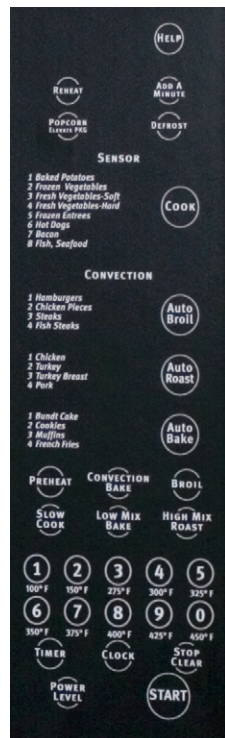

Automatic Mix Cooking

Pre-programmed settings that make it easy to cook with both convection heat and microwave automatically.

Sensor Cooking

Moisture and humidity are detected, which adjusts the cooking time and power level for various foods and quantities.

Convection Cooking

Hot air is circulated throughout the oven cavity to brown and crisp foods evenly. Oven can be programmed for ten convection cooking temperatures for up to 99 minutes, 99 seconds.

BUILT-IN CONVECTION MICROWAVE

Oven Cavity	1.5 Cu. Ft.
Watts	900
Oven Interior	Stainless Steel
Interior Light	Yes
Turntable Diameter	15-3/8"

Panel Features

Electronic Clock & Timer	Yes
Auto Settings –	
Sensor Settings	Yes
CompuBake	Yes
CompuBroil	Yes
CompuRoast	Yes
Sensor Reheat	Yes
Minute Plus	Yes
CompuDefrost	Yes
Popcorn Setting	Yes
Temperature Control – 100, 150, 275 - 450°F in 25-degree increments	Yes
Sensor Convection	Yes

Power Ratings

AC Line Voltage	120V/15 Amps/60Hz/AC only
Connected Load	1.55 kW
Amps @ 120 Volts	13 Amps
Microwave - Watts@ 120 Volt Input	900 Watts
Convection - Watts@ 120 Volt Input	1450 Watts
Frequency	2450 Mhz

Accessories

High and Low Racks	Included

Specifications

Oven Cavity Dimensions–	
Height	9-5/8"
Width	16-1/8"
Depth	16-1/8"
Cutout Dimensions–	
Height	19-7/8"
Width	26-1/2"
Depth	20-1/8" min.
Approved for Under-Counter Installation	Yes
Approved for Single Electric Oven Combination Installation	Yes
Power Cord Location	Right Bottom Rear
Product Weight (Approx.)	60 Lbs.
Shipping Weight (Approx.)	68 Lbs.
Microwave UPC (0-12505-)	55851-1
Faceplate UPC (0-12505-)*	55852-8