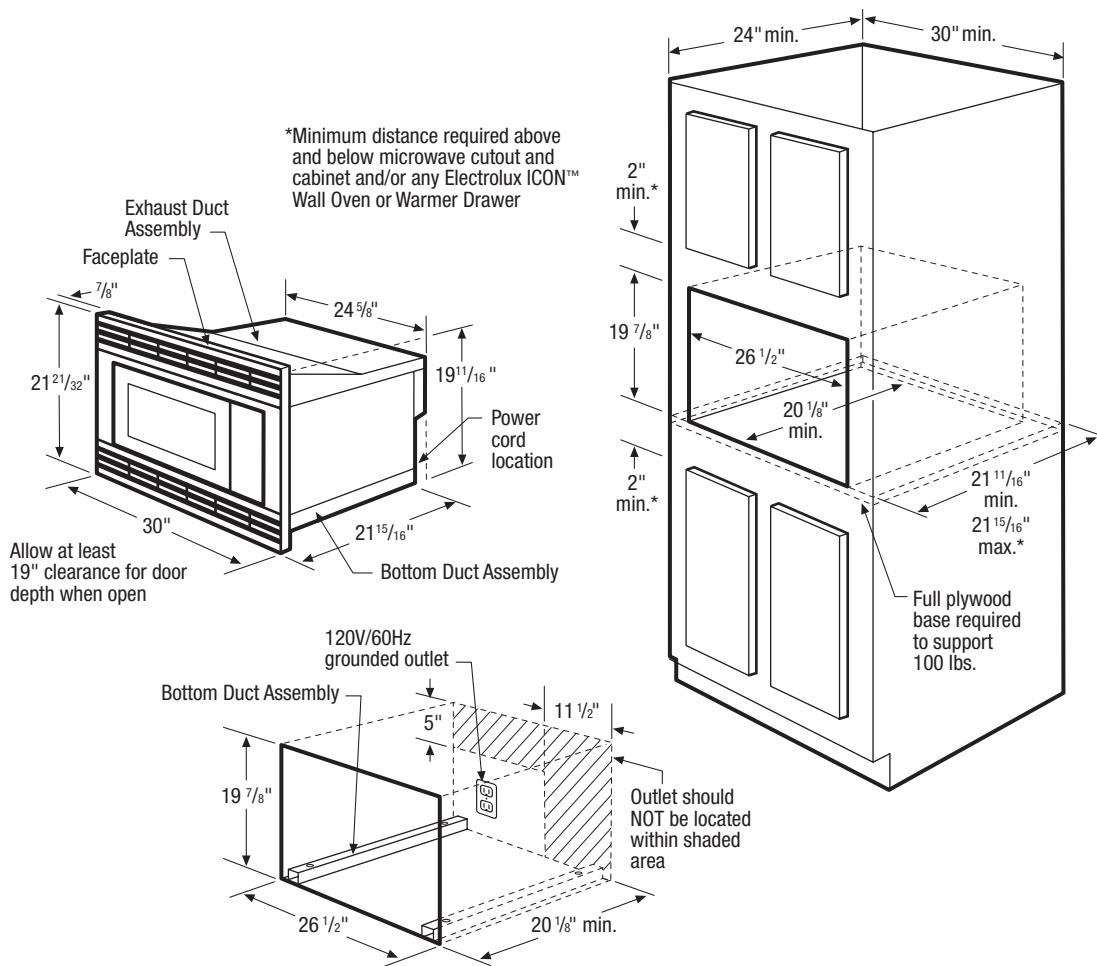

Built-In Convection Microwave

E30M065GSS designer series

Electrolux | ICON™

Built-In Convection Microwave Specifications

- Product Weight – 60 Lbs.
- Single phase 3-wire, 120 Volt, 60 Hertz AC only electrical supply with ground required on dedicated circuit.
- Connected Load: 120 Volts = 1.55 kW
- Amps @ 120 Volts = 13 Amps
- Always consult local and/or national electric codes.
- Allow 19" minimum clearance for 90° door swing.
- Built-in installation requires use of stainless steel faceplate (E30M065TMK) and Exhaust Duct Assembly which ship separately. Unit can NOT be installed above any gas wall oven.
- Built-In Convection Microwave can be built in alone or is approved to be used in combination with any Electrolux ICON™ Single Electric Wall Oven or Warmer Drawer.

- Minimum 20-1/8" deep oven cutout dimension is critical for proper installation for oven and faceplate to fit flush against cabinet front.
- Full base of solid plywood or similar material required, capable of supporting 100 Lbs.
- Base must be level and front of cabinet square for proper operation.
- Grounded outlet should NOT be located in shaded area, as indicated.
- Minimum distance of 2" required above and below microwave oven and cabinet and/or any Electrolux ICON™ Single Electric Wall Oven or Warmer Drawer.

NOTE: Refer to Product Installation Guide for detailed instructions on the web at electroluxusa.com.

The Electrolux Group

USA • 250 Bobby Jones Expressway • Augusta, GA 30907 • 1-877-4electrolux (1-877-435-3287) • electroluxusa.com
CANADA • 5855 Terry Fox Way • Mississauga, ON L5V 3E4 • 1-800-668-4606 • electroluxca.com

E30M065GSS 12/06

© 2006 Electrolux Major Appliances, NA

High standards of quality at Electrolux Major Appliances mean we are constantly working to improve our products. We reserve the right to change specifications or discontinue models without notice.

Printed in the U.S.A.