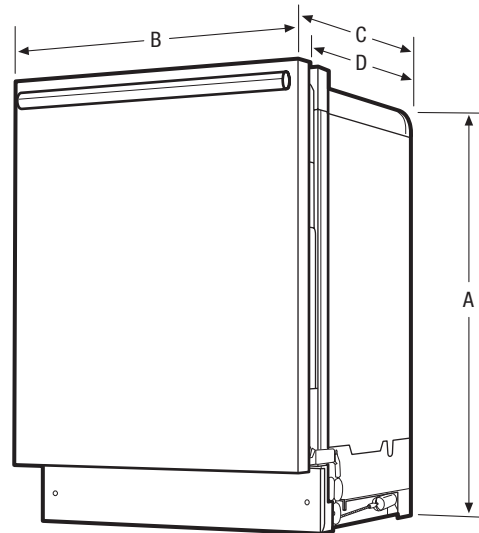

¹ For use on adequately wired 120V, dedicated circuit having 2-wire service with a separate ground wire. Appliance must be grounded for safe operation.

NOTE: For planning purposes only. Always consult local and national electric and plumbing codes. Refer to Product Installation Guide for detailed installation instructions on the web at frigidaire.com.

Product Dimensions	
A - Height (Adjustable)	33-1/2" - 35"
B - Width	24"
C - Depth (Including Door)	25"
D - Depth (To Tub Flange)	22-1/2"
Depth with Door Open 90°	49-1/4"

Cutout Dimensions	
Height (Min.)	34-1/4"
Height (Max.)	35-1/4"
Width (Min.)	24"
Depth (Min.)	24"

Accessories information available on the web at frigidaire.com

FRIGIDAIRE

USA • 10200 David Taylor Drive • Charlotte, NC 28262 • 1-800-FRIGIDAIRE • frigidaire.com
CANADA • 5855 Terry Fox Way • Mississauga, ON L5V 3E4 • 1-800-265-8352 • frigidaire.ca

FPHD2481K 08/10

© 2010 Electrolux Home Products, Inc.

Specifications subject to change.
Printed in the U.S.A.