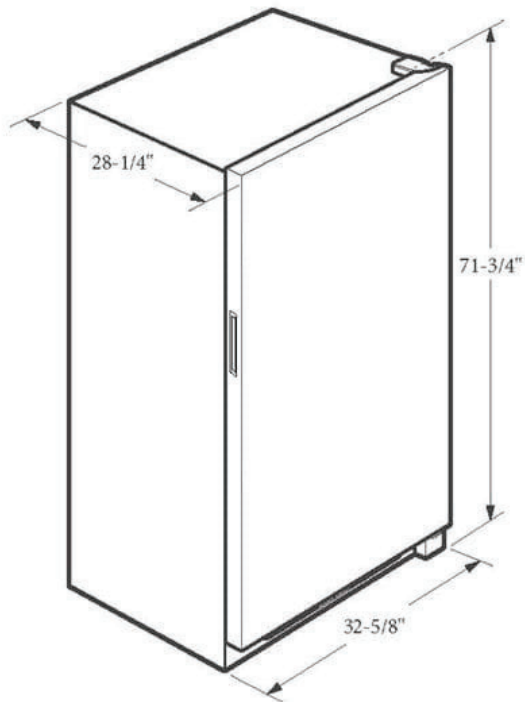

FFFU20F2VW

Available Colors : White

Version : 06/19

Upright Freezer

20.0 Cu. Ft Upright Freezer

Installation Drawing

When installing freezer adjacent to wall, cabinet or other appliance that extends beyond front edge of unit, 20" minimum clearance recommended to allow for optimum 125° door swing, providing complete basket access and removal. (Absolute 3/8" minimum clearance will ONLY allow for 90° door swing which will provide limited basket access with restricted removal.)

When installing directly adjacent to wall, sufficient handle clearance required where handle may make contact with wall, to allow for 90° door opening.