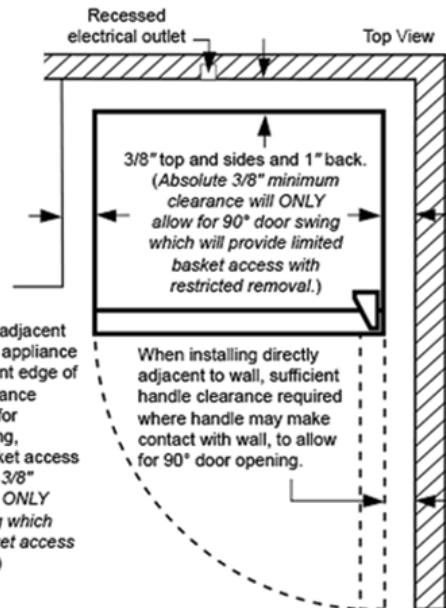

FFFU20F2VW

Available Colors : White

Version : 06/19

Upright Freezer

20.0 Cu. Ft Upright Freezer

Installation Drawing

When installing freezer adjacent to wall, cabinet or other appliance that extends beyond front edge of unit, 20" minimum clearance recommended to allow for optimum 125° door swing, providing complete basket access and removal. (Absolute 3/8" minimum clearance will ONLY allow for 90° door swing which will provide limited basket access with restricted removal.)

When installing directly adjacent to wall, sufficient handle clearance required where handle may make contact with wall, to allow for 90° door opening.