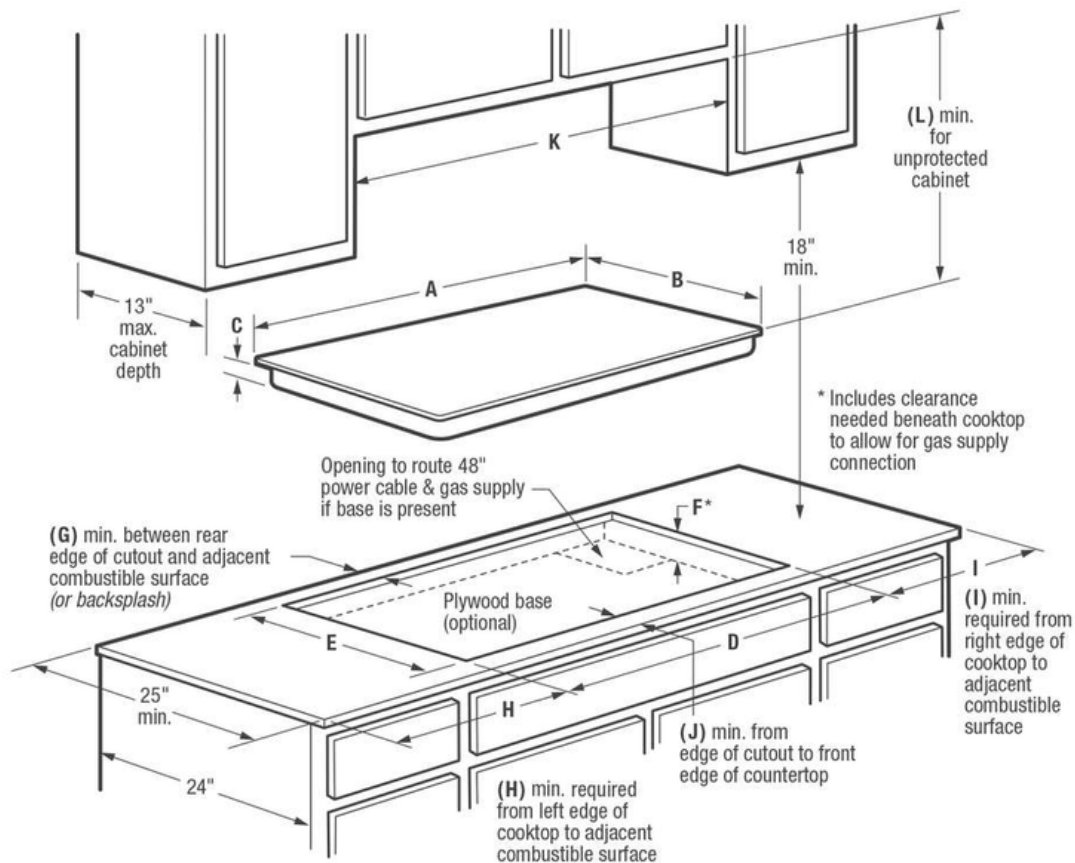

Cooktop

Grate Material	Cast Iron
Grate Quantity	3
Grate Style	Continuous

Controls

Sabbath Mode	No
--------------	----

Dimensions and Volume

Height	5"
Width	36"
Depth	21 3/4"

Installation

Gas Supply Connection Location	Right Center
Installed Over a Wall Oven	Yes
LP Conversion Kit Included	Yes
Power Supply Connection Location	Right Center

Safety Certifications and Approvals

CSA Listed	Yes
------------	-----

Installation Diagram

Product Dimensions			Required Clearances			
A - Width	B - Depth	C - Height	G (min.)	H (min.)	I (min.)	J (min.)
36"	21-3/4"	4-1/4"	2"	12"	12"	2-1/4"
Product Cutout Dimensions			K - Cabinet Opening Width (min.)	L - For Unprotected Cabinet (min.)	Utility Connection Locations	
D - Width (min. - max.)	E - Depth (min. - max.)	F - Height (min.)*			Power Supply	Gas Supply
33-7/8" - 34-1/4"	19-3/8" - 19-3/4"	8"	36"	34"	Right Rear	Right Rear