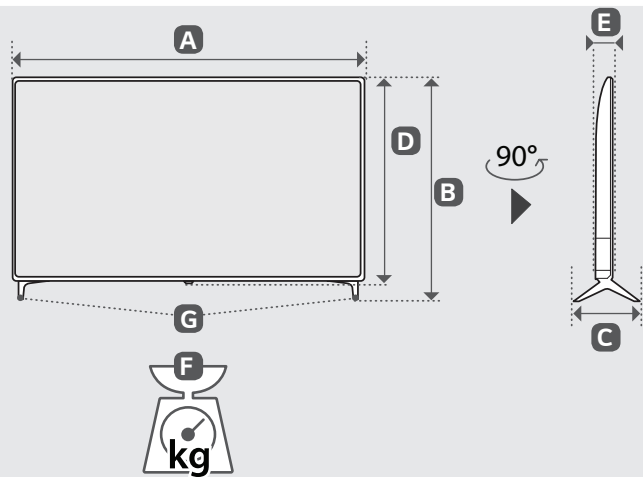

2-A  
43UR78\*  
43UR87\*

2-B  
50/55/60/65UR78\*  
50/55/60/65UR87\*

3-A  
43UR78\*  
43UR87\*

3-B  
50/55UR78\*  
50/55UR87\*

3-C  
60/65UR78\*  
60/65UR87\*

4

5

6

mm (inches / pulgadas / po)  
kg (lbs / libras / lb)

MODELS MODELOS MODÈLES DESCRIÇÃO	A	B	C	D	E	F	F - G	Power consumption Consumo de potencia Consommation électrique Consumo de Energia
43UR7800PSA 43UR7800PSB 43UR8750PSA	967 mm (38.0) inches	621 mm (24.4) inches	200 mm (7.8) inches	564 mm (22.2) inches	57.1 mm (2.2) inches	8.9 kg (19.6) lbs	8.8 kg (19.4) lbs	110 W
50UR7800PSB 50UR7800PSM 50UR8750PSA	1 121 mm (44.1) inches	716 mm (28.1) inches	230 mm (9.0) inches	651 mm (25.6) inches	57.1 mm (2.2) inches	11.8 kg (26.0) lbs	11.7 kg (25.7) lbs	125 W
55UR7800PSB 55UR8750PSA	1 235 mm (48.6) inches	780 mm (30.7) inches	230 mm (9.0) inches	715 mm (28.1) inches	57.5 mm (2.2) inches	14.1 kg (31.0) lbs	14.0 kg (30.8) lbs	150 W
60UR7800PSB 60UR8750PSA	1 356 mm (53.3) inches	847 mm (33.3) inches	269 mm (10.5) inches	783 mm (30.8) inches	57.5 mm (2.2) inches	17.1 kg (37.6) lbs	16.9 kg (37.2) lbs	180 W
65UR7800PSB 65UR8750PSA	1 454 mm (57.2) inches	903 mm (35.5) inches	269 mm (10.5) inches	838 mm (32.9) inches	57.7 mm (2.2) inches	21.6 kg (47.6) lbs	21.4 kg (47.1) lbs	190 W

mm (inches / pulgadas / po)

A	B	C x D	E
LSW240B MSW240	43/50UR78* 43/50UR87*	200 x 200 mm (7.8 x 7.8) inches	M6
OLW480B MSW240	55UR78* 55UR87*	300 x 300 mm (11.8 x 11.8) inches	M6
OLW480B	60/65UR78* 60/65UR87*	300 x 300 mm (11.8 x 11.8) inches	M6

mm (inches / pulgadas / po)

A	B	C	D
WB21LMB	43/50UR78* 43/50UR87*	200 mm (7.8) inches	M6
WB21LMB	55/60/65UR78* 55/60/65UR87*	300 mm (11.8) inches	M6