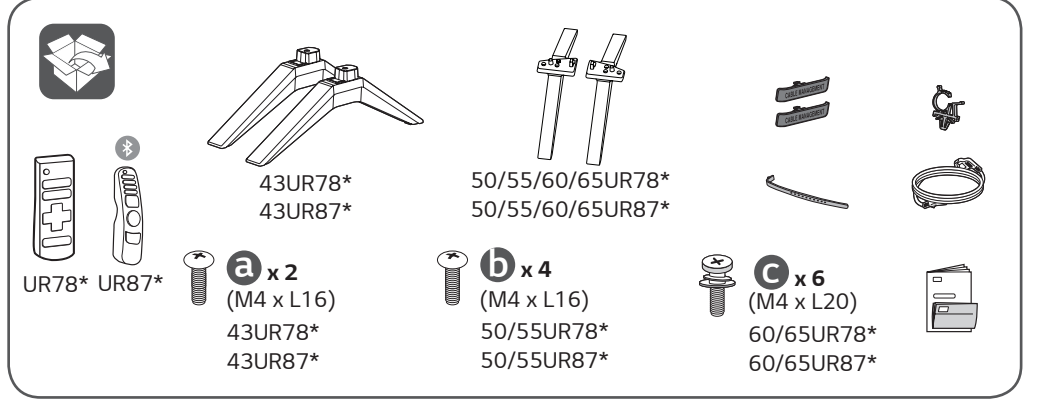

43UR7800PSA 50UR8750PSA
43UR7800PSB 55UR7800PSB
43UR8750PSA 55UR8750PSA
50UR7800PSB 60UR7800PSB 65UR7800PSB
50UR7800PSM 60UR8750PSA 65UR8750PSA