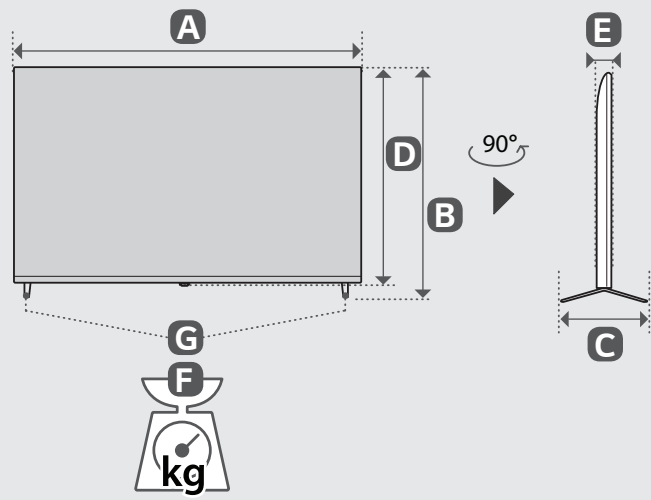

4-C
86UR78*
86UR87*

5-A 70UR78*
70UR87*

5-B 75UR78*
75UR87*

5-C 86UR78*
86UR87*

mm (inches / pulgadas / po)
kg (lbs / libras / lb)

MODELS MODELOS MODÈLES DESCRIÇÃO	A	B	C	D	E	F	F - G	Power consumption Consumo de potencia Consommation électrique Consumo de Energia
70UR7800PSB 70UR8750PSA	1 562 mm (61.4) inches	972 mm (38.2) inches	361 mm (14.2) inches	907 mm (35.7) inches	59.9 mm (2.3) inches	28.1 kg (61.9) lbs	27.7 kg (61.0) lbs	210 W
75UR7800PSB 75UR8750PSA	1 678 mm (66.0) inches	1 027 mm (40.4) inches	361 mm (14.2) inches	964 mm (37.9) inches	59.9 mm (2.3) inches	31.8 kg (70.1) lbs	31.4 kg (69.2) lbs	230 W
86UR7800PUA 86UR8750PSA	1 927 mm (75.8) inches	1 167 mm (45.9) inches	362 mm (14.2) inches	1 104 mm (43.4) inches	59.9 mm (2.3) inches	45.9 kg (101.1) lbs	45.2 kg (99.6) lbs	310 W

mm (inches / pulgadas / po)

A	B	C x D	E
LSW430B	70/75UR78* 70/75UR87*	400 x 400 mm (15.7 x 15.7) inches	M6
LSW640B	86UR78* 86UR87*	600 x 400 mm (23.6 x 15.7) inches	M8