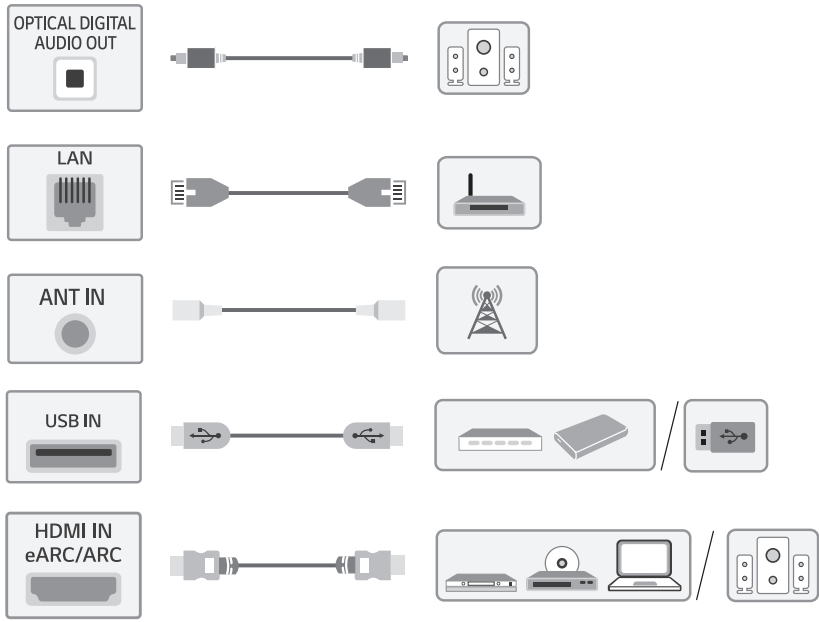

4-C
86UR78*
86UR87*

5-A 70UR78*
70UR87*

5-B 75UR78*
75UR87*

5-C 86UR78*
86UR87*

mm (inches / pulgadas / po)
kg (lbs / libras / lb)

MODELS MODELOS MODÈLES DESCRIÇÃO	A	B	C	D	E	F	F - G	Power consumption Consumo de potencia Consommation électrique Consumo de Energia
70UR7800PSB 70UR8750PSA	1 562 mm (61.4) inches	972 mm (38.2) inches	361 mm (14.2) inches	907 mm (35.7) inches	59.9 mm (2.3) inches	28.1 kg (61.9) lbs	27.7 kg (61.0) lbs	210 W
75UR7800PSB 75UR8750PSA	1 678 mm (66.0) inches	1 027 mm (40.4) inches	361 mm (14.2) inches	964 mm (37.9) inches	59.9 mm (2.3) inches	31.8 kg (70.1) lbs	31.4 kg (69.2) lbs	230 W
86UR7800PUA 86UR8750PSA	1 927 mm (75.8) inches	1 167 mm (45.9) inches	362 mm (14.2) inches	1 104 mm (43.4) inches	59.9 mm (2.3) inches	45.9 kg (101.1) lbs	45.2 kg (99.6) lbs	310 W

mm (inches / pulgadas / po)

A	B	C x D	E
LSW430B	70/75UR78* 70/75UR87*	400 x 400 mm (15.7 x 15.7) inches	M6
LSW640B	86UR78* 86UR87*	600 x 400 mm (23.6 x 15.7) inches	M8