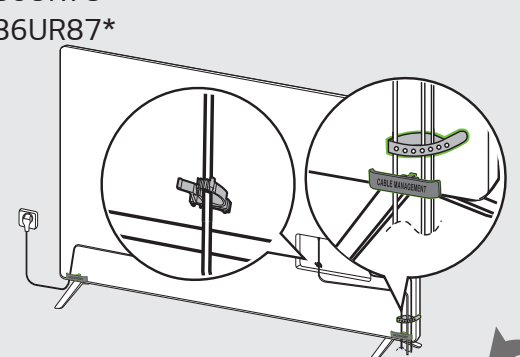

4-C
86UR78*
86UR87*

5-A 70UR78*
70UR87*

5-B 75UR78*
75UR87*

5-C 86UR78*
86UR87*

mm (inches / pulgadas / po)
kg (lbs / libras / lb)

MODELS MODELOS MODÈLES DESCRIÇÃO	A	B	C	D	E	F	F - G	Power consumption Consumo de potencia Consommation électrique Consumo de Energia
70UR7800PSB 70UR8750PSA	1 562 mm (61.4) inches	972 mm (38.2) inches	361 mm (14.2) inches	907 mm (35.7) inches	59.9 mm (2.3) inches	28.1 kg (61.9) lbs	27.7 kg (61.0) lbs	210 W
75UR7800PSB 75UR8750PSA	1 678 mm (66.0) inches	1 027 mm (40.4) inches	361 mm (14.2) inches	964 mm (37.9) inches	59.9 mm (2.3) inches	31.8 kg (70.1) lbs	31.4 kg (69.2) lbs	230 W
86UR7800PUA 86UR8750PSA	1 927 mm (75.8) inches	1 167 mm (45.9) inches	362 mm (14.2) inches	1 104 mm (43.4) inches	59.9 mm (2.3) inches	45.9 kg (101.1) lbs	45.2 kg (99.6) lbs	310 W

mm (inches / pulgadas / po)

A	B	C x D	E
LSW430B	70/75UR78* 70/75UR87*	400 x 400 mm (15.7 x 15.7) inches	M6
LSW640B	86UR78* 86UR87*	600 x 400 mm (23.6 x 15.7) inches	M8