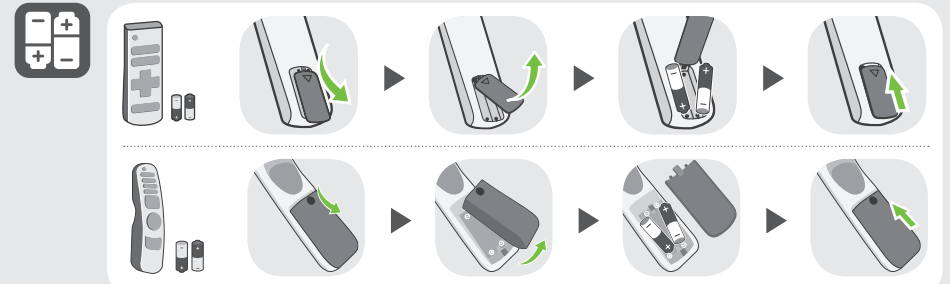

4-C
86UR78*
86UR87*

5-A 70UR78*
70UR87*

5-B 75UR78*
75UR87*

5-C 86UR78*
86UR87*

mm (inches / pulgadas / po)
kg (lbs / libras / lb)

MODELS MODELOS MODÈLES DESCRIÇÃO	A	B	C	D	E	F	F - G	Power consumption Consumo de potencia Consommation électrique Consumo de Energia
70UR7800PSB 70UR8750PSA	1 562 mm (61.4) inches	972 mm (38.2) inches	361 mm (14.2) inches	907 mm (35.7) inches	59.9 mm (2.3) inches	28.1 kg (61.9) lbs	27.7 kg (61.0) lbs	210 W
75UR7800PSB 75UR8750PSA	1 678 mm (66.0) inches	1 027 mm (40.4) inches	361 mm (14.2) inches	964 mm (37.9) inches	59.9 mm (2.3) inches	31.8 kg (70.1) lbs	31.4 kg (69.2) lbs	230 W
86UR7800PUA 86UR8750PSA	1 927 mm (75.8) inches	1 167 mm (45.9) inches	362 mm (14.2) inches	1 104 mm (43.4) inches	59.9 mm (2.3) inches	45.9 kg (101.1) lbs	45.2 kg (99.6) lbs	310 W

mm (inches / pulgadas / po)

A	B	C x D	E
LSW430B	70/75UR78* 70/75UR87*	400 x 400 mm (15.7 x 15.7) inches	M6
LSW640B	86UR78* 86UR87*	600 x 400 mm (23.6 x 15.7) inches	M8