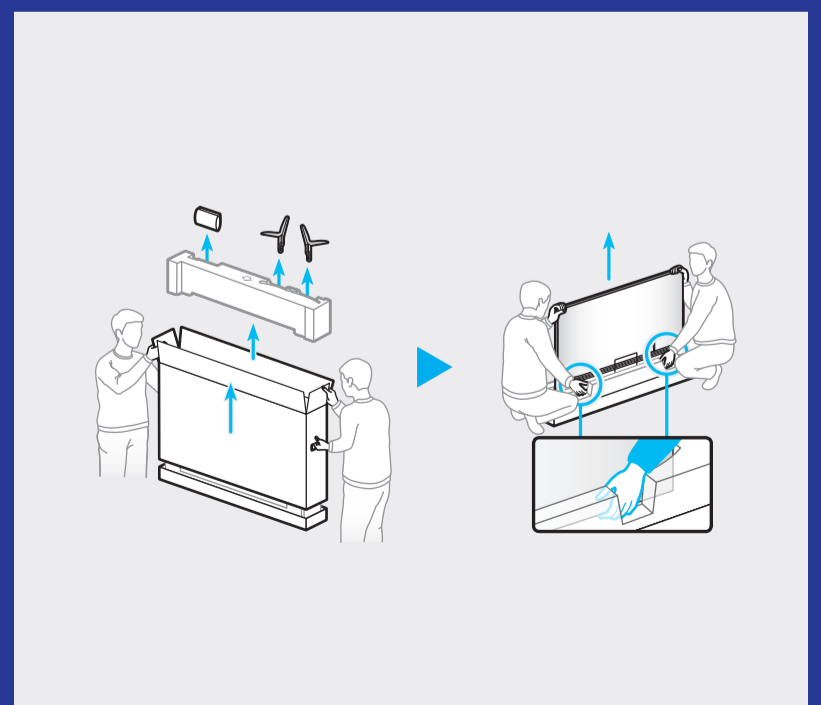

A	B	C	D	E	F	G	H
58AU7*** 58UA7***	50.8 inches (1291.0 mm) (129.10 cm)	29.5 inches (748.6 mm) (74.86 cm)	2.4 inches (59.9 mm) (5.99 cm)	32.5 inches (824.3 mm) (82.43 cm)	9.9 inches (250.2 mm) (25.02 cm)	57.5 inches (146 cm)	33.5 lbs (15.2 kg)	34.0 lbs (15.4 kg)
60AU7*** 60UA7***	53.2 inches (1351.3 mm) (135.13 cm)	30.5 inches (775.1 mm) (77.51 cm)	2.4 inches (59.9 mm) (5.99 cm)	33.6 inches (852.8 mm) (85.28 cm)	11.1 inches (282.1 mm) (28.21 cm)	60.1 inches (152 cm)	37.9 lbs (17.2 kg)	38.6 lbs (17.5 kg)
65AU7*** 65UA7***	57.1 inches (1449.4 mm) (144.94 cm)	32.7 inches (830.3 mm) (83.03 cm)	2.4 inches (59.9 mm) (5.99 cm)	35.7 inches (906.6 mm) (90.66 cm)	11.1 inches (282.1 mm) (28.21 cm)	64.5 inches (163 cm)	45.4 lbs (20.6 kg)	46.1 lbs (20.9 kg)
70AU7*** 70UA7***	61.3 inches (1556.2 mm) (155.62 cm)	35.4 inches (899.3 mm) (89.93 cm)	2.4 inches (60.5 mm) (6.05 cm)	38.9 inches (988.1 mm) (98.81 cm)	13.4 inches (341.1 mm) (34.11 cm)	69.5 inches (176 cm)	53.7 lbs (24.8 kg)	55.8 lbs (25.3 kg)
75AU7*** 75UA7***	65.9 inches (1673.2 mm) (167.32 cm)	37.7 inches (958.2 mm) (95.82 cm)	2.4 inches (59.9 mm) (5.99 cm)	41.3 inches (1047.9 mm) (104.79 cm)	13.4 inches (341.1 mm) (34.11 cm)	74.5 inches (189 cm)	67.0 lbs (30.4 kg)	67.9 lbs (30.8 kg)

*: 0-9, A-Z

	VESA A x B (mm)	C (mm)	D x 4
58AU7*** 58UA7***	400 x 300	20-22	M8
60AU7*** 60UA7***			
65AU7*** 65UA7***			
70AU7*** 70UA7***			
75AU7*** 75UA7***	400 x 400		

*: 0-9, A-Z

SAMSUNG

QUICK SETUP GUIDE
GUIDE D'INSTALLATION RAPIDE
GUÍA RÁPIDA DE CONFIGURACIÓN
GUIA RÁPIDO DE INSTALAÇÃO
KURZANLEITUNG ZUR KONFIGURATION
GUIDA DI INSTALLAZIONE RAPIDA

BN68-15293A-00