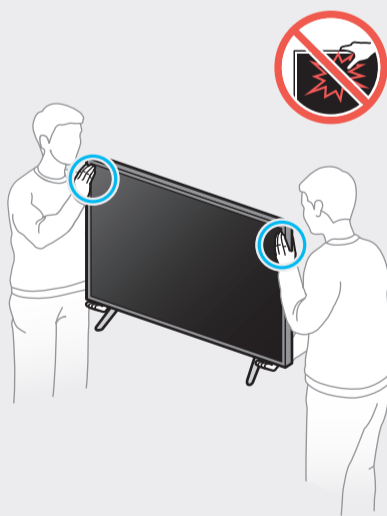

BN68-15293A-00

	USB		USB +G
	OPTICAL		
	ARC		HDMI (eARC)
			HDMI
			LAN
			ANT

1

2

3

4