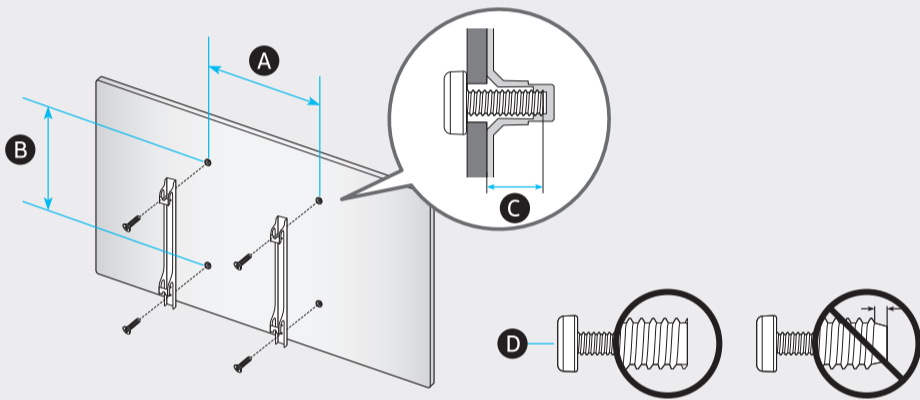

	A	B	C	D	E	F	G	H
58AU7*** 58UA7***	50.8 inches (1291.0 mm) (129.10 cm)	29.5 inches (748.6 mm) (74.86 cm)	2.4 inches (59.9 mm) (5.99 cm)	32.5 inches (824.3 mm) (82.43 cm)	9.9 inches (250.2 mm) (25.02 cm)	57.5 inches (146 cm)	33.5 lbs (15.2 kg)	34.0 lbs (15.4 kg)
60AU7*** 60UA7***	53.2 inches (1351.3 mm) (135.13 cm)	30.5 inches (775.1 mm) (77.51 cm)	2.4 inches (59.9 mm) (5.99 cm)	33.6 inches (852.8 mm) (85.28 cm)	11.1 inches (282.1 mm) (28.21 cm)	60.1 inches (152 cm)	37.9 lbs (17.2 kg)	38.6 lbs (17.5 kg)
65AU7*** 65UA7***	57.1 inches (1449.4 mm) (144.94 cm)	32.7 inches (830.3 mm) (83.03 cm)	2.4 inches (59.9 mm) (5.99 cm)	35.7 inches (906.6 mm) (90.66 cm)	11.1 inches (282.1 mm) (28.21 cm)	64.5 inches (163 cm)	45.4 lbs (20.6 kg)	46.1 lbs (20.9 kg)
70AU7*** 70UA7***	61.3 inches (1556.2 mm) (155.62 cm)	35.4 inches (899.3 mm) (89.93 cm)	2.4 inches (60.5 mm) (6.05 cm)	38.9 inches (988.1 mm) (98.81 cm)	13.4 inches (341.1 mm) (34.11 cm)	69.5 inches (176 cm)	53.7 lbs (24.8 kg)	55.8 lbs (25.3 kg)
75AU7*** 75UA7***	65.9 inches (1673.2 mm) (167.32 cm)	37.7 inches (958.2 mm) (95.82 cm)	2.4 inches (59.9 mm) (5.99 cm)	41.3 inches (1047.9 mm) (104.79 cm)	13.4 inches (341.1 mm) (34.11 cm)	74.5 inches (189 cm)	67.0 lbs (30.4 kg)	67.9 lbs (30.8 kg)

*: 0-9, A-Z

	VESA A x B (mm)	C (mm)	D x 4
58AU7*** 58UA7***	400 x 300	20-22	M8
60AU7*** 60UA7***			
65AU7*** 65UA7***			
70AU7*** 70UA7***			
75AU7*** 75UA7***	400 x 400		

*: 0-9, A-Z

SAMSUNG

QUICK SETUP GUIDE
GUIDE D'INSTALLATION RAPIDE
GUÍA RÁPIDA DE CONFIGURACIÓN
GUIA RÁPIDO DE INSTALAÇÃO
KURZANLEITUNG ZUR KONFIGURATION
GUIDA DI INSTALLAZIONE RAPIDA