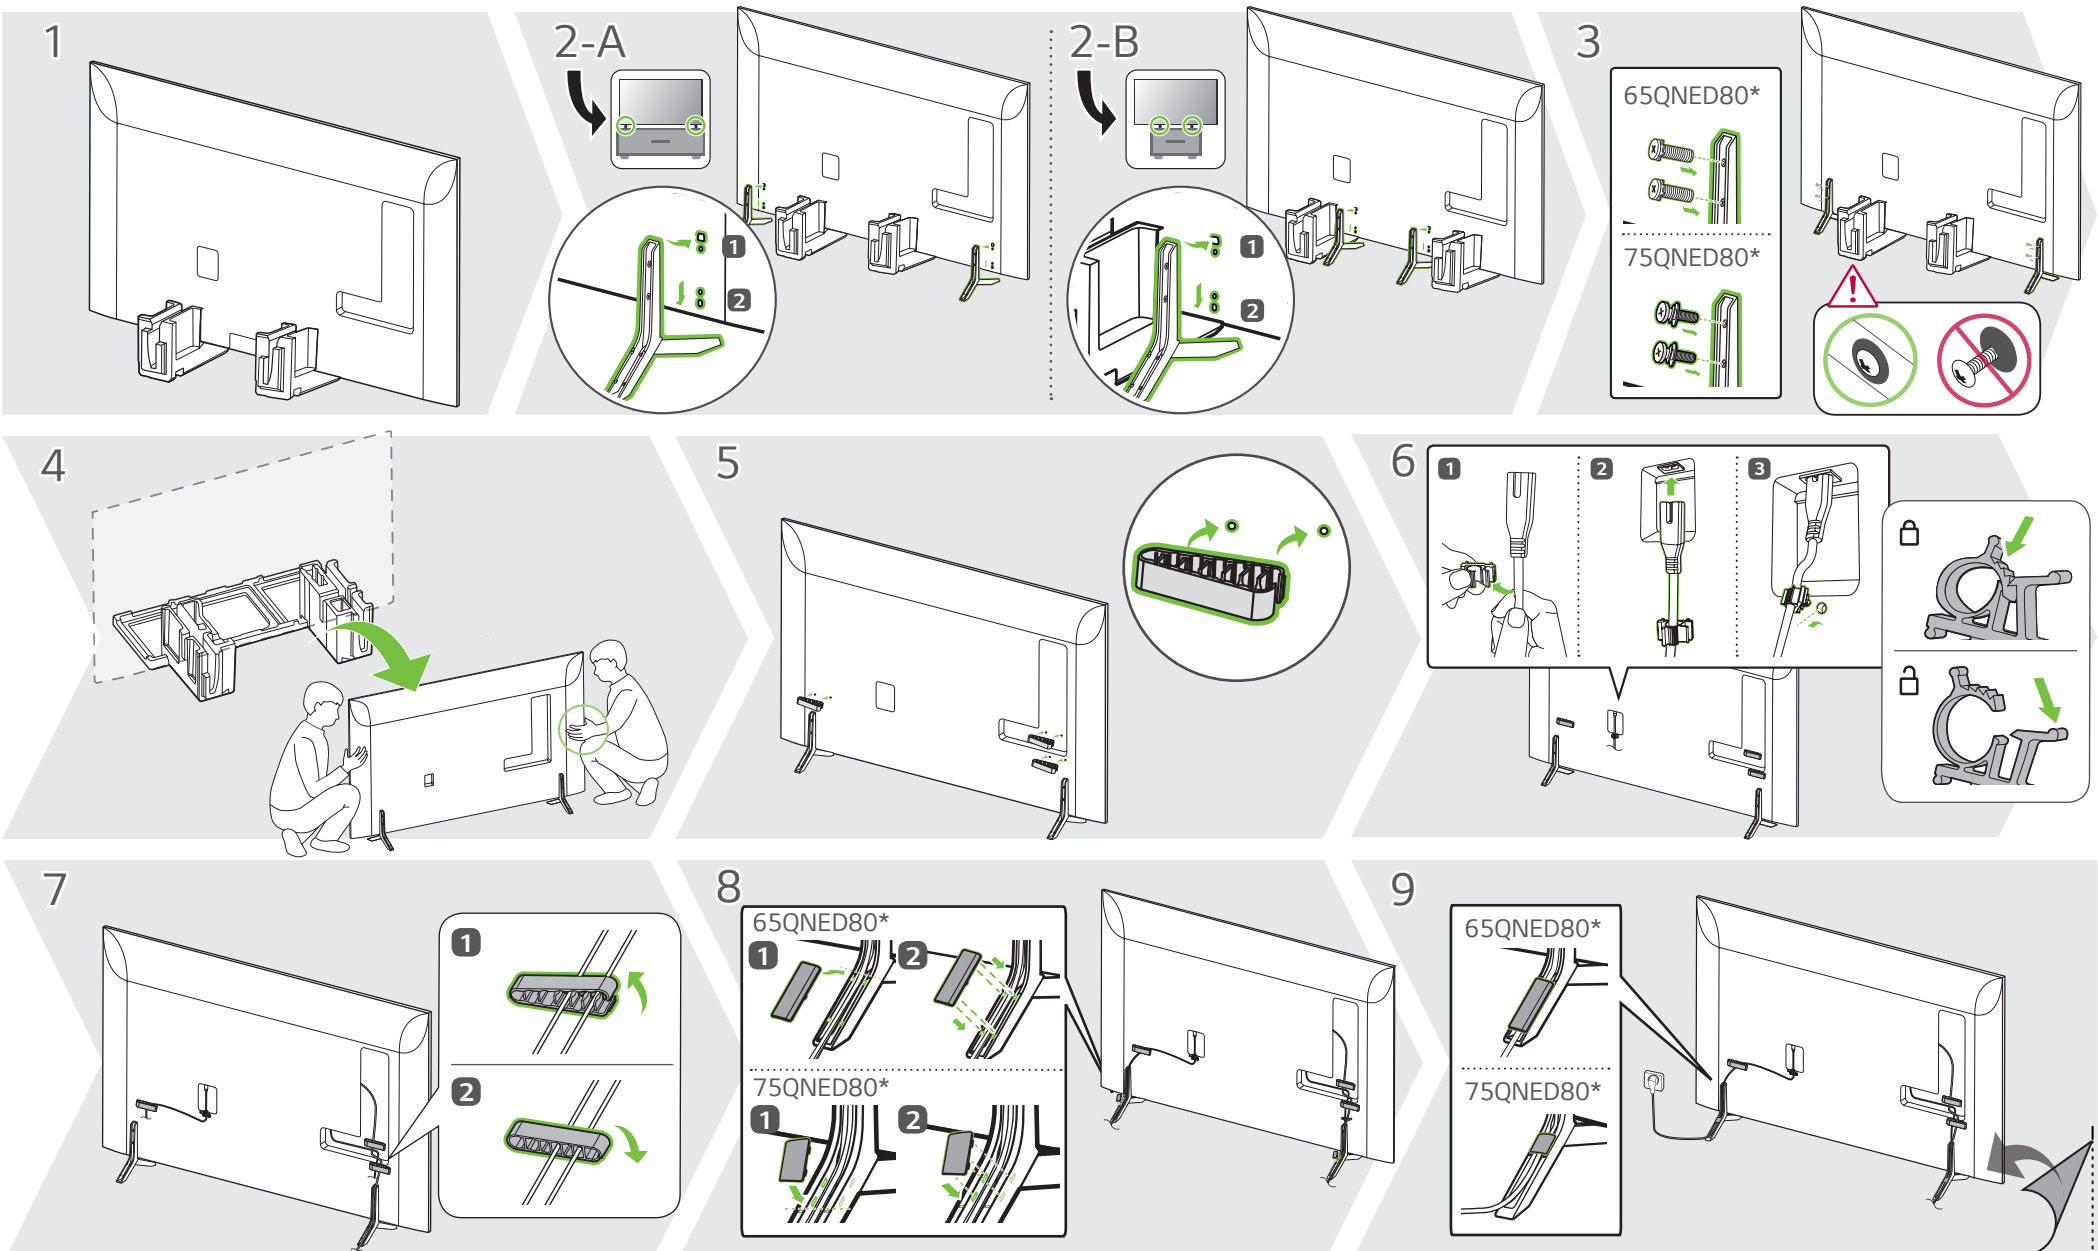

NOTE

- Do not look into the optical output ports, looking at the laser beam may damage your vision.
- Audio with ACP (Audio Copy Protection) function may block digital audio output.

NOTE

- Some USB Hubs may not work, if a USB device connected using a USB Hub is not detected, connect it to the USB port on the TV directly.
- Connect the external power source if your USB is needed.