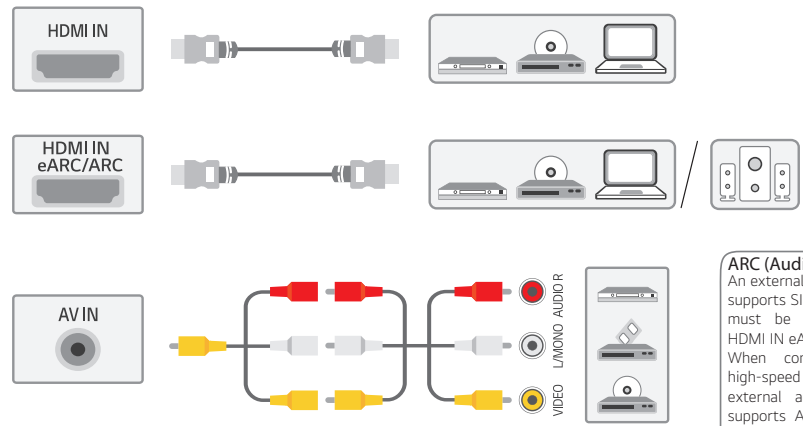

Quick Start Guide

QNED80*

Images shown in manual may vary depending on model

Unpacking

Check your product box for the following items. If there are any missing accessories, contact the local dealer where you purchased your product. The illustrations in this manual may differ from the actual product and item.

NOTE

- Do not look into the optical output ports, looking at the laser beam may damage your vision.
- Audio with ACP (Audio Copy Protection) function may block digital audio output.

NOTE

- Some USB Hubs may not work, if a USB device connected using a USB Hub is not detected, connect it to the USB port on the TV directly.
- Connect the external power source if your USB is needed.

ARC (Audio Return Channel)
An external audio device that supports SIMPLINK and ARC must be connected using HDMI IN eARC/ARC port. When connected with a high-speed HDMI cable, the external audio device that supports ARC outputs SPDIF audio without additional audio cable and supports the SIMPLINK function.