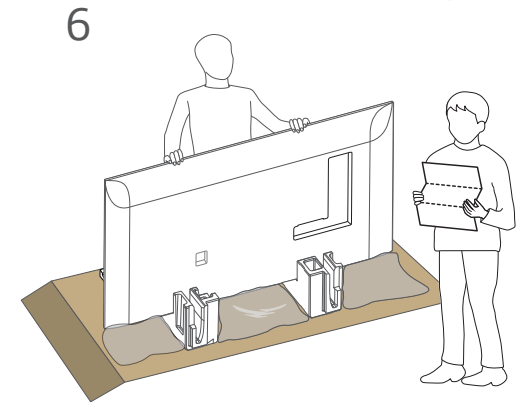

Unpacking

Check your product box for the following items. If there are any missing accessories, contact the local dealer where you purchased your product. The illustrations in this manual may differ from the actual product and item.