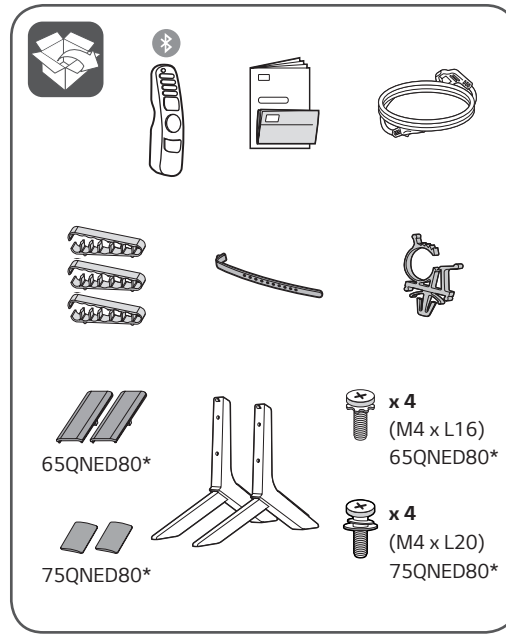

Quick Start Guide

QNED80*