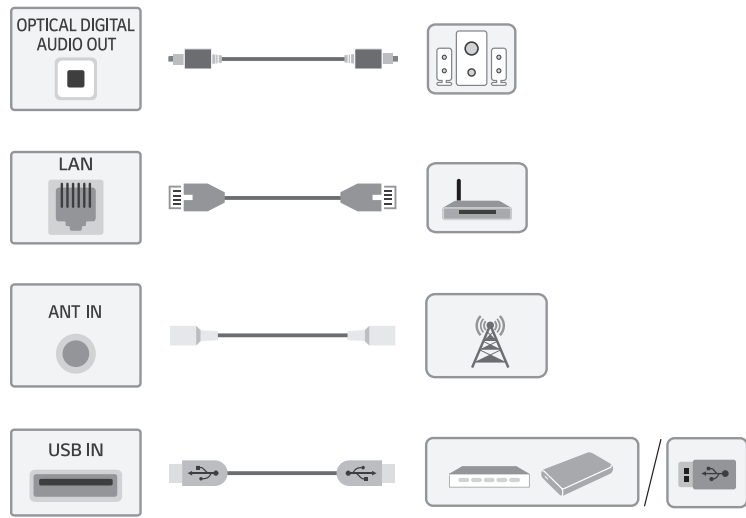

Quick Start Guide

QNED80*

Images shown in manual may vary depending on model

Unpacking

Check your product box for the following items. If there are any missing accessories, contact the local dealer where you purchased your product. The illustrations in this manual may differ from the actual product and item.

NOTE

- Do not look into the optical output ports, looking at the laser beam may damage your vision.
- Audio with ACP (Audio Copy Protection) function may block digital audio output.

NOTE

- Some USB Hubs may not work, if a USB device connected using a USB Hub is not detected, connect it to the USB port on the TV directly.
- Connect the external power source if your USB is needed.

ARC (Audio Return Channel)
An external audio device that supports SIMPLINK and ARC must be connected using HDMI IN eARC/ARC port. When connected with a high-speed HDMI cable, the external audio device that supports ARC outputs SPDIF audio without additional audio cable and supports the SIMPLINK function.